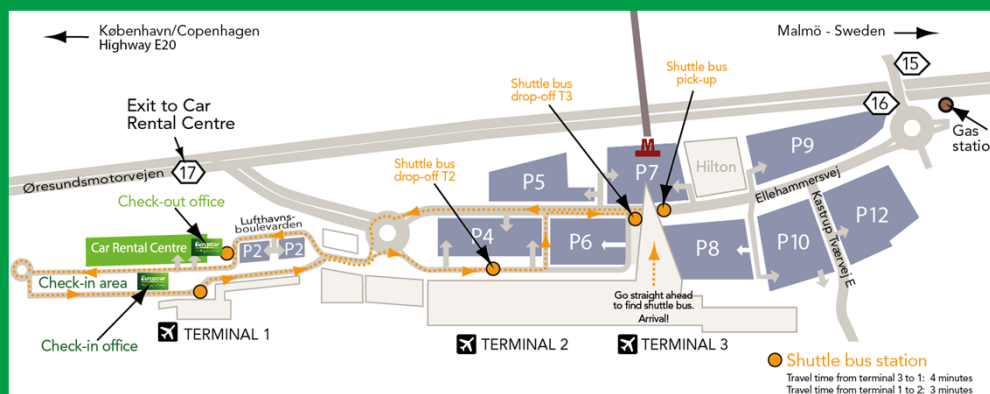

## HOW TO RETURN YOUR CAR

EUROPCAR STATION IS LOCATED IN THE CAR RENTAL CENTRE

PLEASE LOOK FURTHER AT THE MAP BELOW

PLEASE FOLLOW THE SIGNS FROM TERMINAL 3 TO THE SHUTTLEBUS TO  
FIND THE STATION .

THE SHUTTLEBUS DRIVES 4 TIMES AN HOUR.

THE KEY DROP OFF IS LOCATED ON THE BACKSIDE OF THE STATION.

THANK YOU FOR YOUR HELP. EUROPCAR LOOKS FORWARD TO  
WELCOMING YOU BACK.

**Europcar**  
moving *your* way