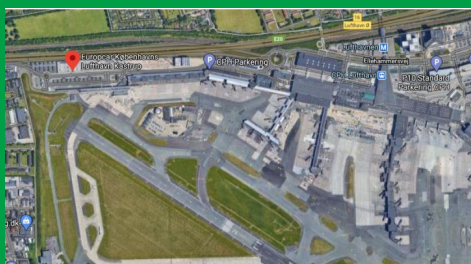

## HOW TO RETURN YOUR CAR

EUROPCAR STATION IS LOCATED IN THE CAR RENTAL CENTRE

PLEASE LOOK FURTHER AT THE MAP BELOW

PLEASE FOLLOW THE SIGNS FROM TERMINAL 3 TO THE SHUTTLEBUS TO  
FIND THE STATION .

THE SHUTTLEBUS DRIVES 4 TIMES AN HOUR.

THE KEY DROP OFF IS LOCATED ON THE BACKSIDE OF THE STATION.

THANK YOU FOR YOUR HELP. EUROPCAR LOOKS FORWARD TO  
WELCOMING YOU BACK.

**Europcar**  
moving *your* way